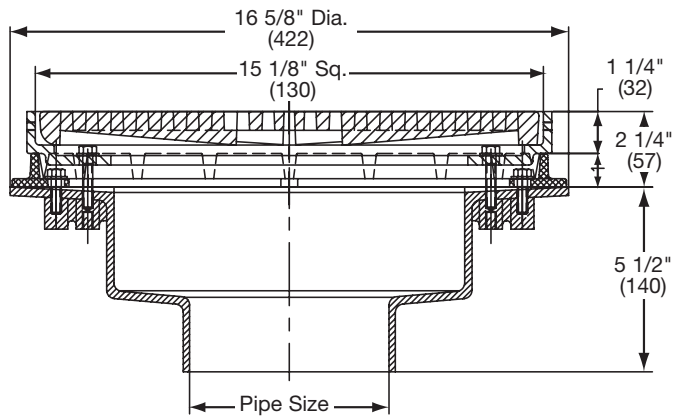

## Vent Cap/Expansion Coupling

### RD-300-CP15 Roof Drain with 15"x15" Promenade Top

Model Number	Outlet Size	WT., lbs.	Grate	List Price
RD-302, 3, 4-CP15,	2, 3, 4"	110	ductile iron	\$1,199.00
RD-302, 3, 4-CP15-1	2, 3, 4"	110	nickel bronze	2,203.50
RD-305, 6,8-CP15	5, 6, 8"	110	ductile iron	1,488.50
RD-305, 6,8-CP15-1	5, 6, 8"	110	nickel bronze	2,485.00

### RD-680-VC Vent Cap

Model Number	Outlet Size	WT., lbs.	List Price
RD-68234-VC	2, 3, 4"	7	\$471.00
RD-686-VC	6"	15	670.50
RD-688-VC	8"	15	768.50

### RD-900 Neoprene Expansion Coupling

Model Number	Outlet Size	WT., lbs.	List Price
RD-902	2"	1	\$298.00
RD-903	3"	1	345.50
RD-904	4"	2	404.00

Chart A	
Pipe Size	Height
2"	7-1/8"
3"	8-1/8"
4"	8-5/8"