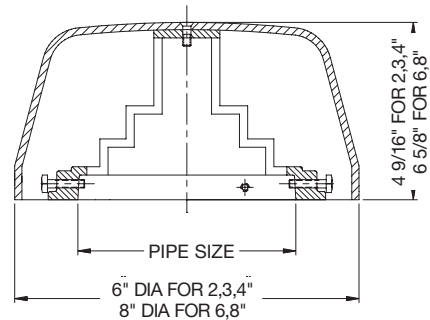

## Vent Cap/Expansion Coupling

### RD-300-CP15 Roof Drain with 15"x15" Promenade Top

Model Number	Outlet Size	WT., lbs.	Grate	List Price
RD-302, 3, 4-CP15,	2, 3, 4"	110	ductile iron	\$1,199.00
RD-302, 3, 4-CP15-1	2, 3, 4"	110	nickel bronze	2,203.50
RD-305, 6,8-CP15	5, 6, 8"	110	ductile iron	1,488.50
RD-305, 6,8-CP15-1	5, 6, 8"	110	nickel bronze	2,485.00

### RD-680-VC Vent Cap

Model Number	Outlet Size	WT., lbs.	List Price
RD-68234-VC	2, 3, 4"	7	\$471.00
RD-686-VC	6"	15	670.50
RD-688-VC	8"	15	768.50

### RD-900 Neoprene Expansion Coupling

Model Number	Outlet Size	WT., lbs.	List Price
RD-902	2"	1	\$298.00
RD-903	3"	1	345.50
RD-904	4"	2	404.00

Chart A	
Pipe Size	Height
2"	7-1/8"
3"	8-1/8"
4"	8-5/8"